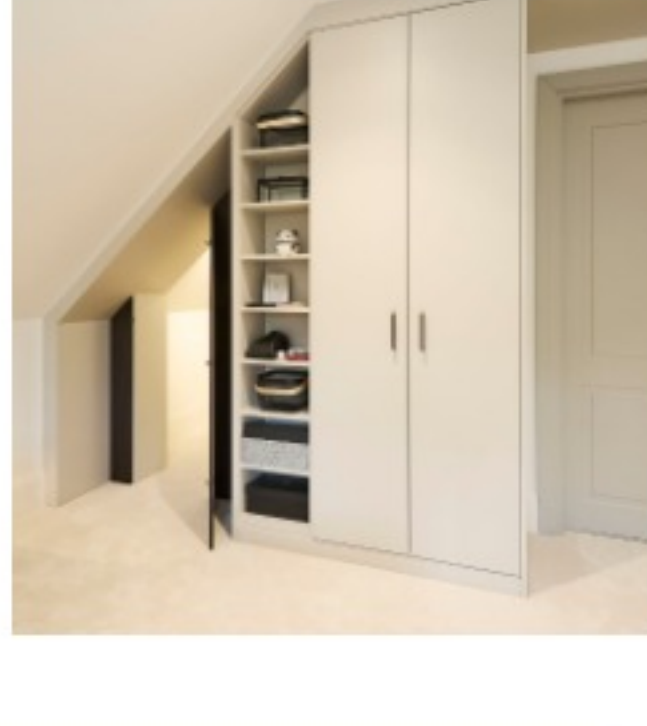

Seamless living: Beautifully fitted bedrooms & wardrobes

This beautifully coordinated project showcases our bespoke fitted furniture across a series of bedrooms.

Each thoughtfully designed to feel calm, refined and perfectly tailored to family living.

A boutique-style walk-in wardrobe

The master bedroom features a luxurious dressing space with full-height, made-to-measure cabinetry and a central island with integrated seating.

This soft, neutral palette creates a serene, boutique-hotel feel.

Every element has been carefully considered to maximise storage while keeping the space open, light and effortlessly sophisticated.

A calm, welcoming guest bedroom

In the guest bedroom, we installed a run of sleek wardrobes designed to blend effortlessly with the architecture, creating a calm and inviting space for visitors.

The result is a comfortable space with generous storage that doesn't overwhelm the room.

[TAKE A TOUR OF THE HOUSE](#)

Children's bedrooms with smart storage

Each children's room includes practical fitted wardrobes, open display shelving and durable finishes that provide everyday storage.

One room even features a hidden access door, seamlessly integrated storage into the cabinetry and a genius solution for angled ceilings.

Thoughtfully designed spaces

A pair of beautifully detailed spaces completing the home's overall feel.

Refined home office

Bespoke painted cabinetry with warm wood interiors and integrated lighting creates a characterful workspace with practical shelving and storage.

Elegant boot room

A run of dark shaker-style cabinets with brass handles offers smart, high-capacity storage, finished with subtle lighting for a polished, functional feel.

[VIEW OUR LATEST BROCHURE](#)

[EXPLORE OUR BEDROOM COLLECTION](#)