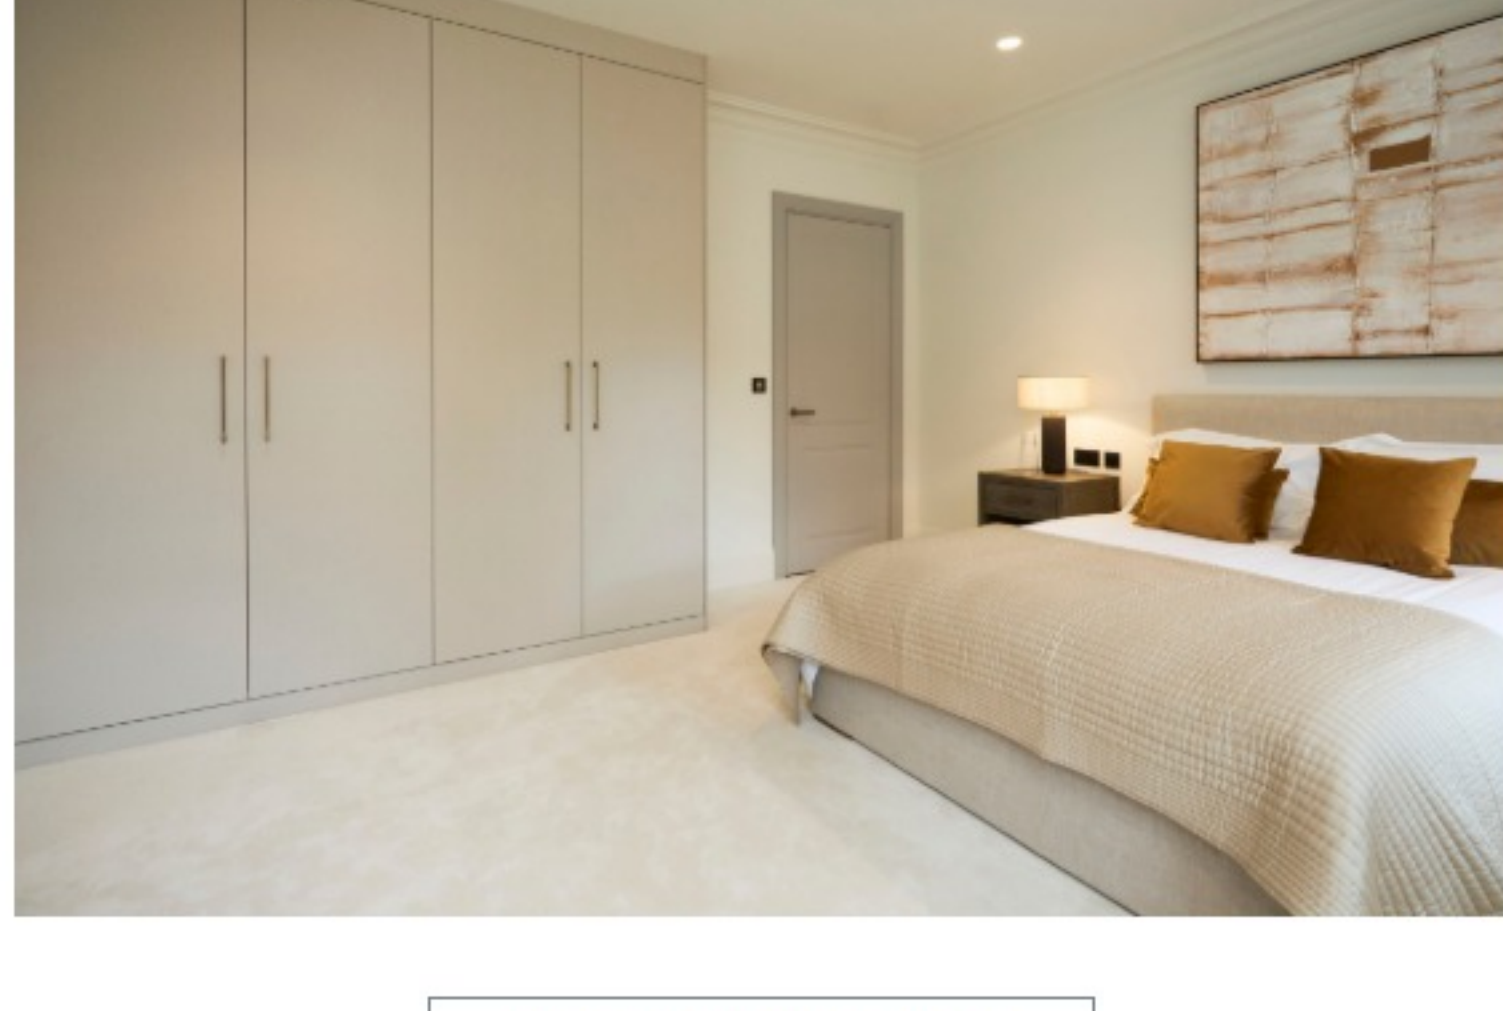

[TAKE A TOUR OF THE HOUSE](#)

Children's bedrooms with smart storage

Each children's room includes practical fitted wardrobes, open display shelving and durable finishes that provide everyday storage.

One room even features a hidden access door, seamlessly integrated storage into the cabinetry and a genius solution for angled ceilings.