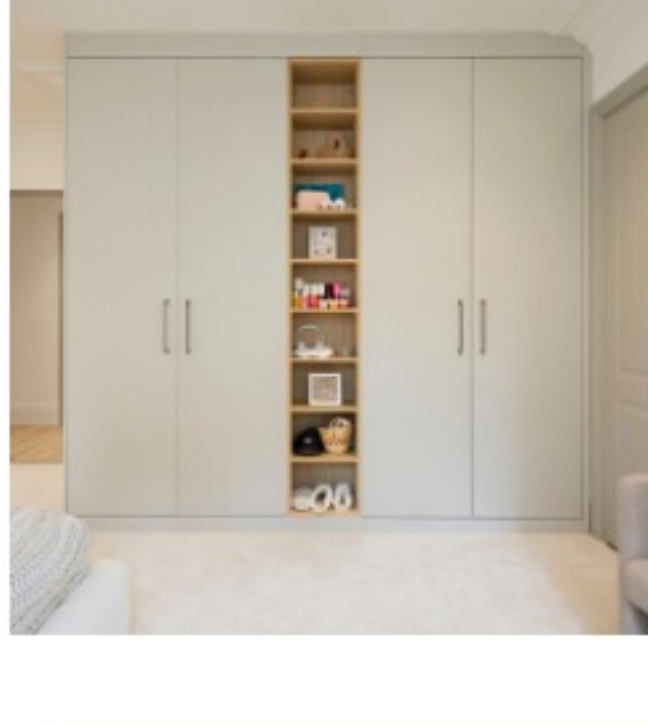

Seamless living: Beautifully fitted bedrooms & wardrobes

This beautifully coordinated project showcases our bespoke fitted furniture across a series of bedrooms.

Each thoughtfully designed to feel calm, refined and perfectly tailored to family living.

A boutique-style walk-in wardrobe

The master bedroom features a luxurious dressing space with full-height, made-to-measure cabinetry and a central island with integrated seating.

This soft, neutral palette creates a serene, boutique-hotel feel.

Every element has been carefully considered to maximise storage while keeping the space open, light and effortlessly sophisticated.

A calm, welcoming guest bedroom

In the guest bedroom, we installed a run of sleek wardrobes designed to blend effortlessly with the architecture, creating a calm and inviting space for visitors.

The result is a comfortable space with generous storage that doesn't overwhelm the room.

[TAKE A TOUR OF THE HOUSE](#)

Children's bedrooms with smart storage

Each children's room includes practical fitted wardrobes, open display shelving and durable finishes that provide everyday storage.

One room even features a hidden access door, seamlessly integrated storage into the cabinetry and a genius solution for angled ceilings.

Thoughtfully designed spaces

A pair of beautifully detailed spaces completing the home's overall feel.

Refined home office

Bespoke painted cabinetry with warm wood interiors and integrated lighting creates a characterful workspace with practical shelving and storage.

Elegant boot room

A run of dark shaker-style cabinets with brass handles offers smart, high-capacity storage, finished with subtle lighting for a polished, functional feel.

[VIEW OUR LATEST BROCHURE](#)

[EXPLORE OUR BEDROOM COLLECTION](#)